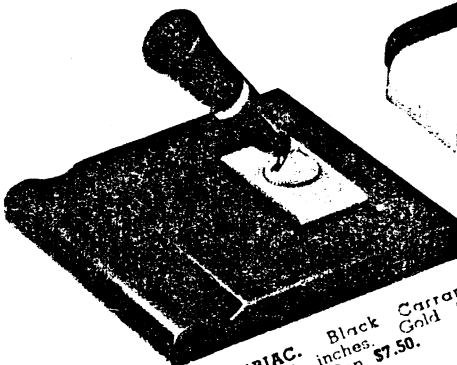

G325 AB1AC. Black Carrara. Gold trim. 3 3/4 x 3 3/4 inches. With No. 5 Pen $7.50.